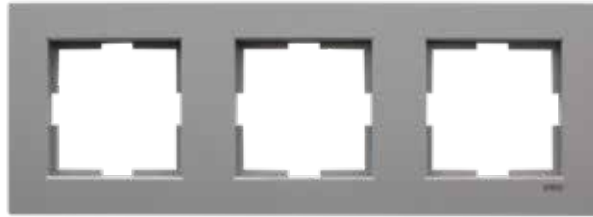

Meet the *New* **Matte!**

New

NOVELLA
Life

A Modern Touch That Makes a Difference

The new Novella Life Matte frames bring a modern and timeless character to living spaces through a refined, minimalist design approach. The sophisticated presence of the matte surface delivers a clean yet striking aesthetic, ensuring seamless harmony in any interior.

Key Features

- Clean and contemporary design with a matte-finish frame
- Silver, dark grey, and black color options that complement various interior styles
- Flexible combinations of cover and frame colors
- Compatible with all mechanisms and covers of the Novella series
- Versatile frame options including single, two-gang, three-gang, four-gang, five-gang, and flush-mounted double socket frames

Single Frame
921901H1

Two-Gang Frame
921901H2

Flush Mounted Double Frame
921901H9

Three-Gang Frame
921901H3

Four-Gang Frame
921901H4

Five-Gang Frame
921901H5

Silver Dark Grey Black

H Code Reference: 0: Silver, 1: Gold, 3: Dark Grey