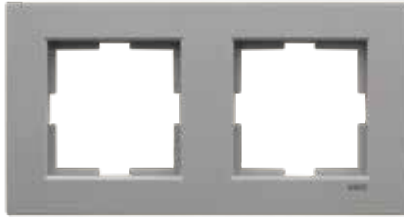

Meet the *New* **Matte!**

New

NOVELLA
Life

A Modern Touch That Makes a Difference

The new Novella Life Matte frames bring a modern and timeless character to living spaces through a refined, minimalist design approach. The sophisticated presence of the matte surface delivers a clean yet striking aesthetic, ensuring seamless harmony in any interior.

Key Features

- Clean and contemporary design with a matte-finish frame
- Silver, dark grey, and black color options that complement various interior styles
- Flexible combinations of cover and frame colors
- Compatible with all mechanisms and covers of the Novella series
- Versatile frame options including single, two-gang, three-gang, four-gang, five-gang, and flush-mounted double socket frames

Single Frame
921901H1

Two-Gang Frame
921901H2

Flush Mounted Double Frame
921901H9

Three-Gang Frame
921901H3

Four-Gang Frame
921901H4

Five-Gang Frame
921901H5

Silver Dark Grey Black

H Code Reference: 0: Silver, 1: Gold, 3: Dark Grey